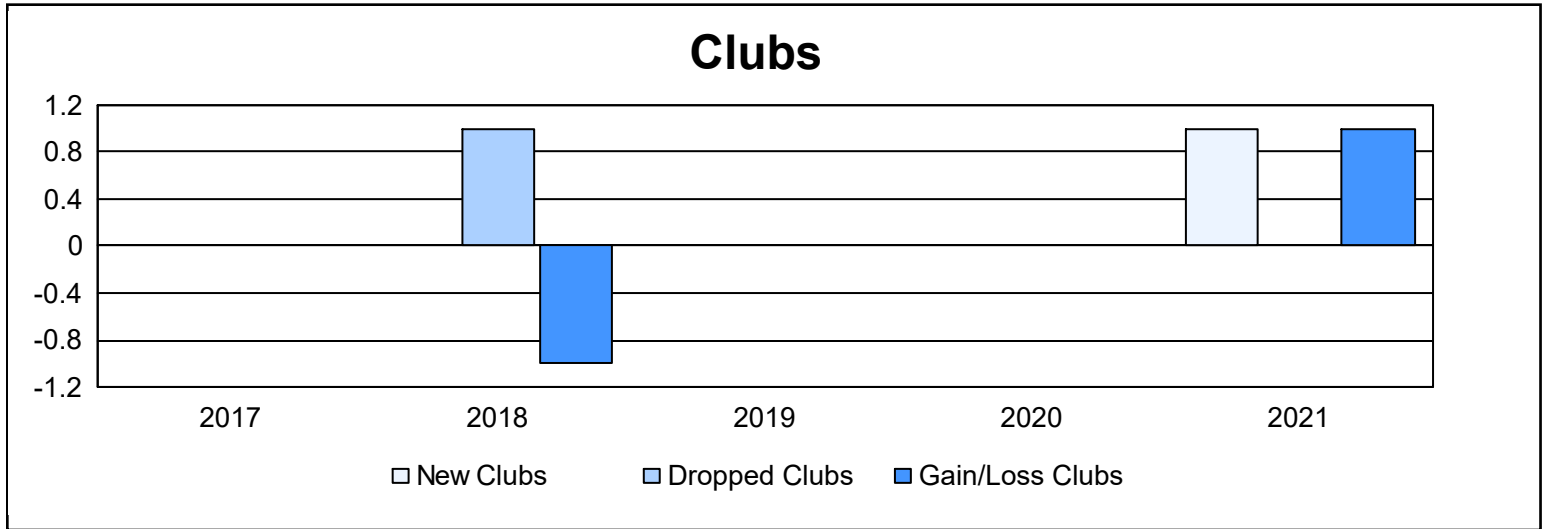

Year	New Clubs	Dropped Clubs	Gain/ Loss Clubs	New Members	Charter Members	Reinstate Members	Transfer Members	Total Member Added	Total Members Dropped	Gain/ Loss Members
2016-2017	0	0	0	163	0	5	4	172	149	23
2017-2018	0	1	-1	133	0	5	8	146	211	-65
2018-2019	0	0	0	134	0	8	2	144	134	10
2019-2020	0	0	0	59	0	4	5	68	141	-73
2020-2021	1	0	1	69	10	11	4	94	202	-108
Average	0	0	0	112	2	7	5	125	167	-43

Membership Composition June 2021 Cumulative

Gender Composition June 2021 Cumulative